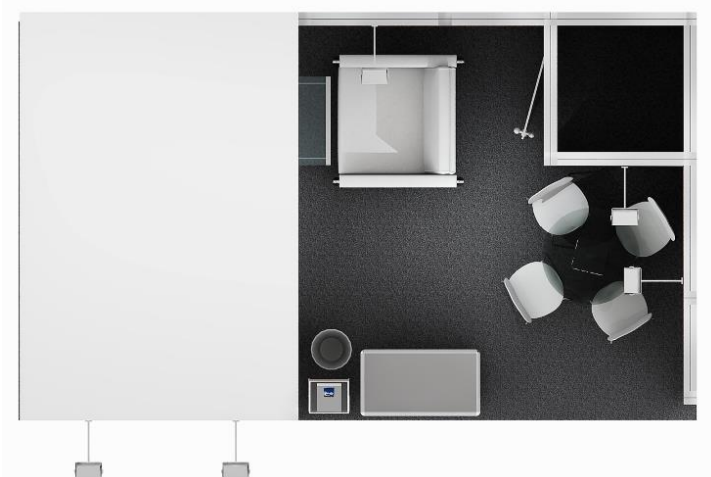

**SMARTSPACE
PACKAGE C – 18m²**

in-cosmetics[®] korea

Seoul • Coex • **13-15 June 2018**

Increase your visibility in the exhibition hall at in-cosmetics Korea 2018 by standing out with one of our cost effective SmartSpace stand builds.

Upgrade your Standard Shell Scheme or boost your Space Only stand!

What is included?

Lighting & Electrics	Qty
500w plug socket	2
Spotlight	6

Furniture	Qty
Magazine rack	1
Showcase unit	1
Table	1
Chairs	4
Stool	1
Sofa Chairs	2
Coffee Table	1