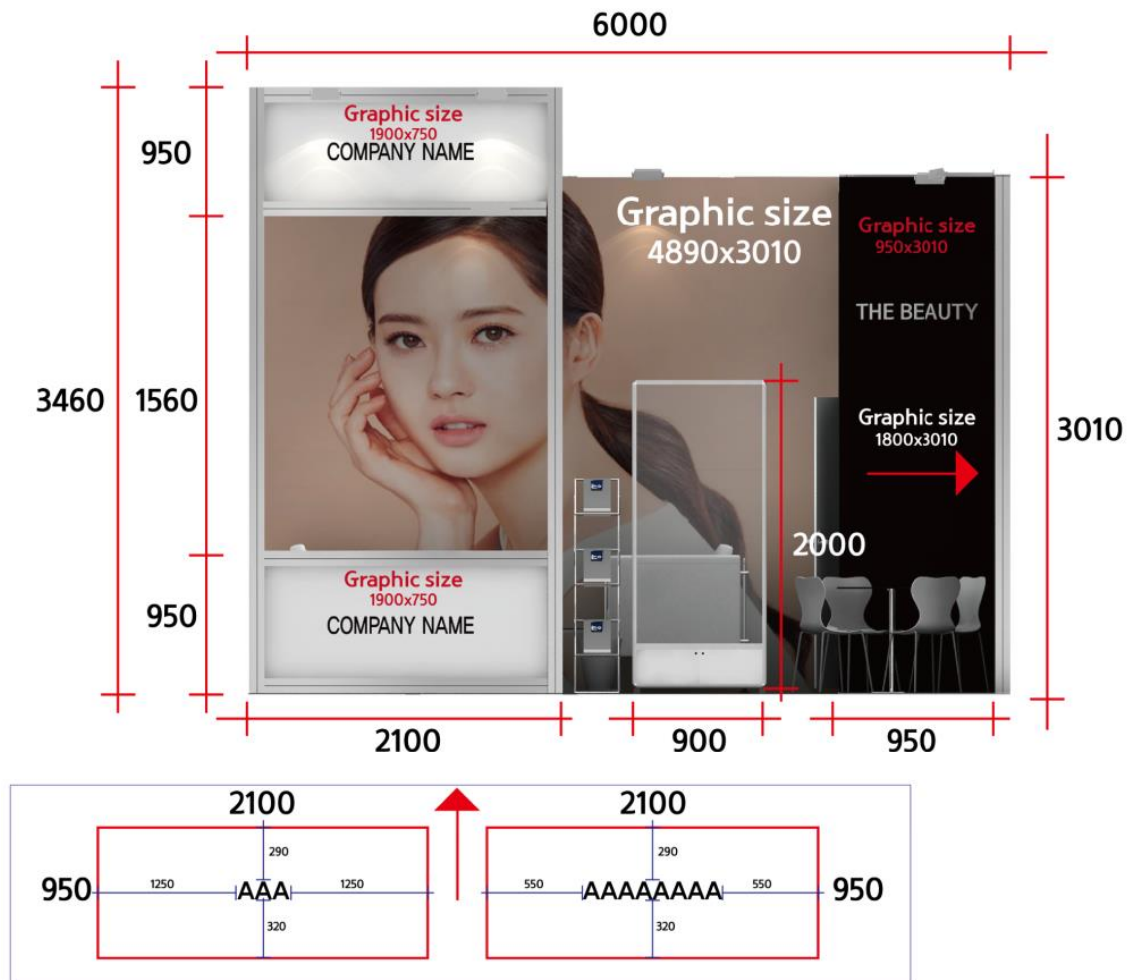

What is included?

Lighting & Electrics	Qty
500w plug socket	2
Spotlight	6

Furniture	Qty
Magazine rack	1
Showcase unit	1
Table	1
Chairs	4
Stool	1
Sofa Chairs	2
Coffee Table	1

Artwork Printing	Qty
Graphics panels, as per visual	5

PACKAGE PRICE $3,870

Your SmartSpace Stand

The build will be fully project managed by a dedicated SmartSpace Account Manager. The team will deal with your build requirements in the lead up to the show, and they will be at the show to make sure everything you have ordered is in place.

The designs cannot be amended. However, prices will be revised and provided if you require additional walling.

Furniture & Fittings including Electrical

The contents of each design are also fixed and cannot be exchanged. However, you may order additional items from the Exhibitor Manual if required.

Logos & Artwork

Logos and artwork must be provided at 300+ dpi. in JPEG, ai, Illustrator or eps format by no later than Friday 18th May 2018.

Please note: your stand number must be incorporated in at least one of your graphics.

Cost

The cost displayed includes build, carpet, lighting, furniture, electrics, power and graphic printing on panels.

Stand Order Deadline: Friday 18th May 2018

To enquire about SmartSpace or upgrade your current package, please email smartspace@reedexpo.co.uk

SMARTSPACE

Reed Exhibitions