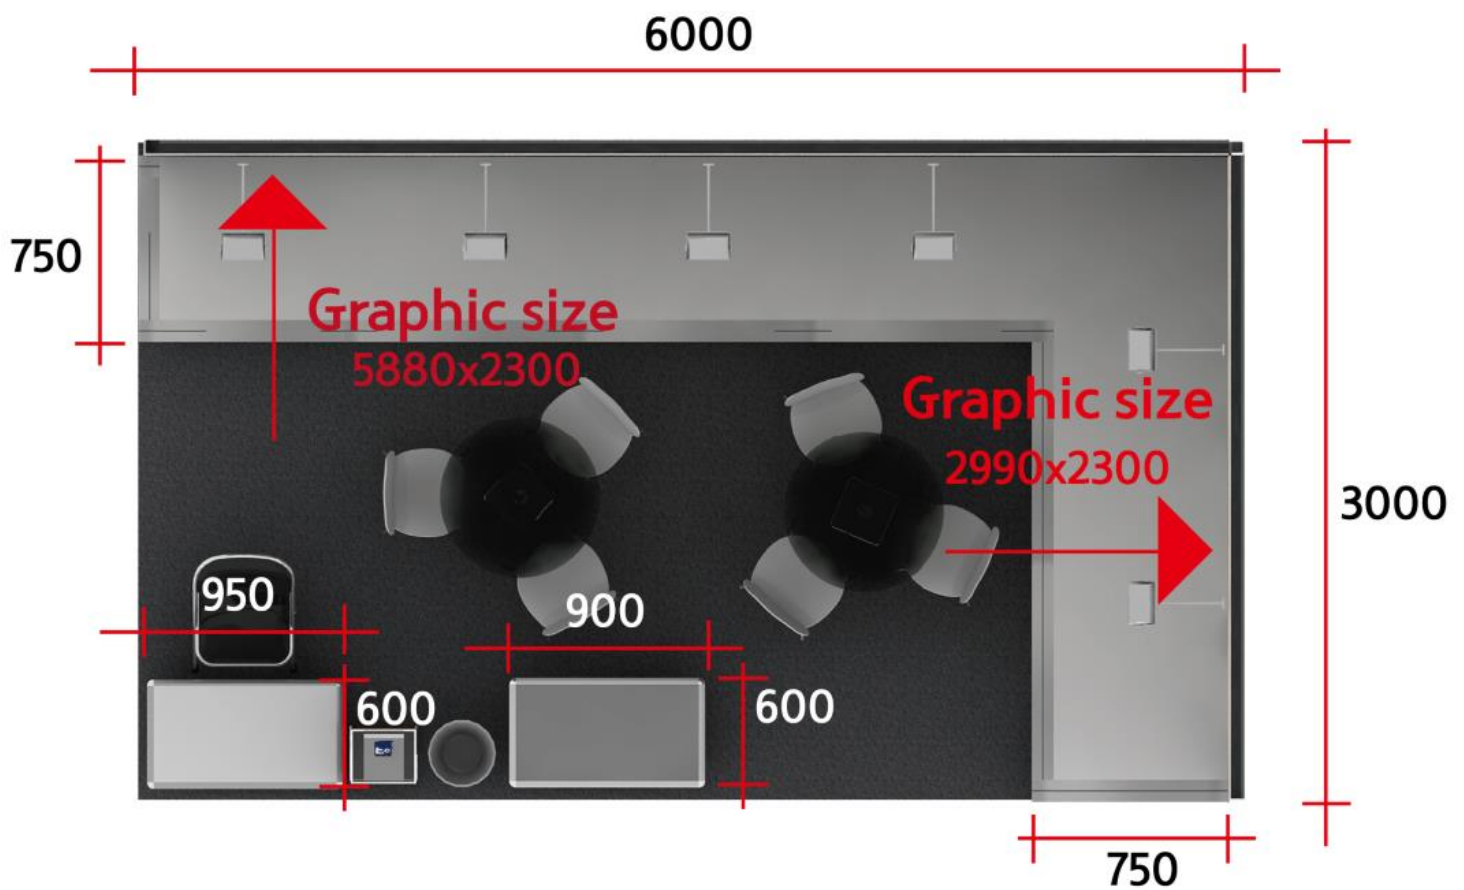

**SMARTSPACE
PACKAGE A – 18m²**

in-cosmetics[®] korea

Seoul • Coex • **13-15 June 2018**

Increase your visibility in the exhibition hall at in-cosmetics Korea 2018 by standing out with one of our cost effective SmartSpace stand builds.

Upgrade your Standard Shell Scheme or boost your Space Only stand!

What is included?

Lighting & Electrics	Qty
500w plug socket	2
Spotlight	6

Furniture	Qty
Magazine rack	1
Showcase unit	1
Table	2
Chairs	6
Stool	1