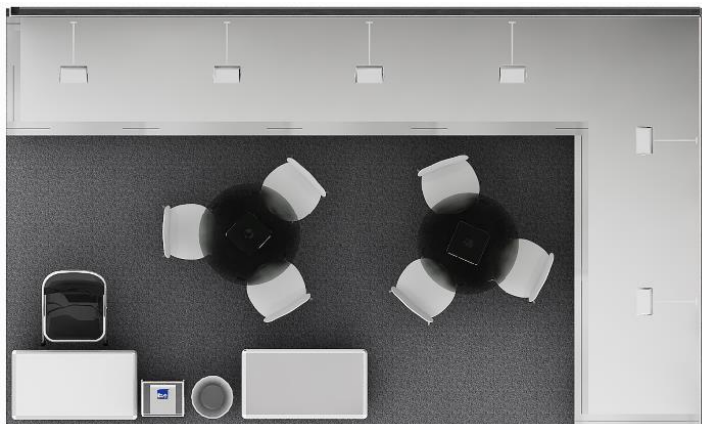

**SMARTSPACE
PACKAGE A – 18m²**

in-cosmetics[®] korea

Seoul • Coex • **13-15 June 2018**

Increase your visibility in the exhibition hall at in-cosmetics Korea 2018 by standing out with one of our cost effective SmartSpace stand builds.

Upgrade your Standard Shell Scheme or boost your Space Only stand!

What is included?

Lighting & Electrics	Qty
500w plug socket	2
Spotlight	6

Furniture	Qty
Magazine rack	1
Showcase unit	1
Table	2
Chairs	6
Stool	1